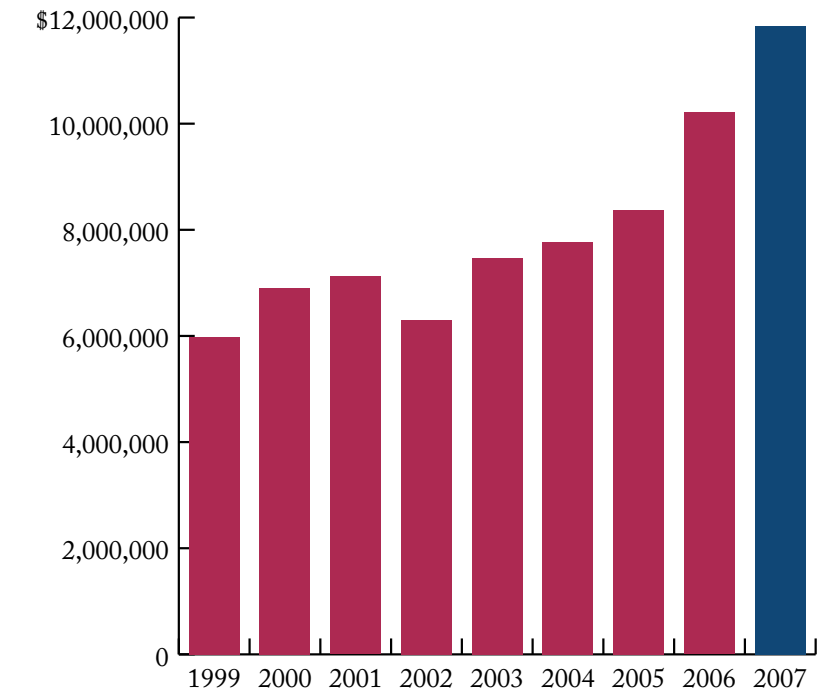

BRMC SUPPORT

Anderson Downes Nursing Scholarships	$150,060.04
Baker Nursing Scholarships	10,296.92
BRMC Children & Grandchildren Scholarships	20,000.00
BRMC Employee Crisis Fund	30,000.00
BRMC Equipment Needs	163,162.04
BRMC Friends Fund – Patient Pharmaceutical Needs	15,500.00
BRMC Valet Parking (BRMC Auxiliary)	20,000.00
Caroline Austino Ancillary Healthcare Scholarships	29,623.69
Clinical Education Grant	2,400.00
Hospice of the Ozarks	4,275.00
Komen Grant – MMU/Tell Your Mom/Lymphedema Outreach	190,707.75
Mountain Home Christian Clinic	25,000.00
Nursing Support	50,000.00
Paramedic Training	7,500.00
Peitz Cancer Support House	56,743.75
U.S. Bank Nursing Scholarship	3,600.83
Women's Health Education Center	10,590.00
Miscellaneous Services	1,077.00
TOTAL	$790,537.02